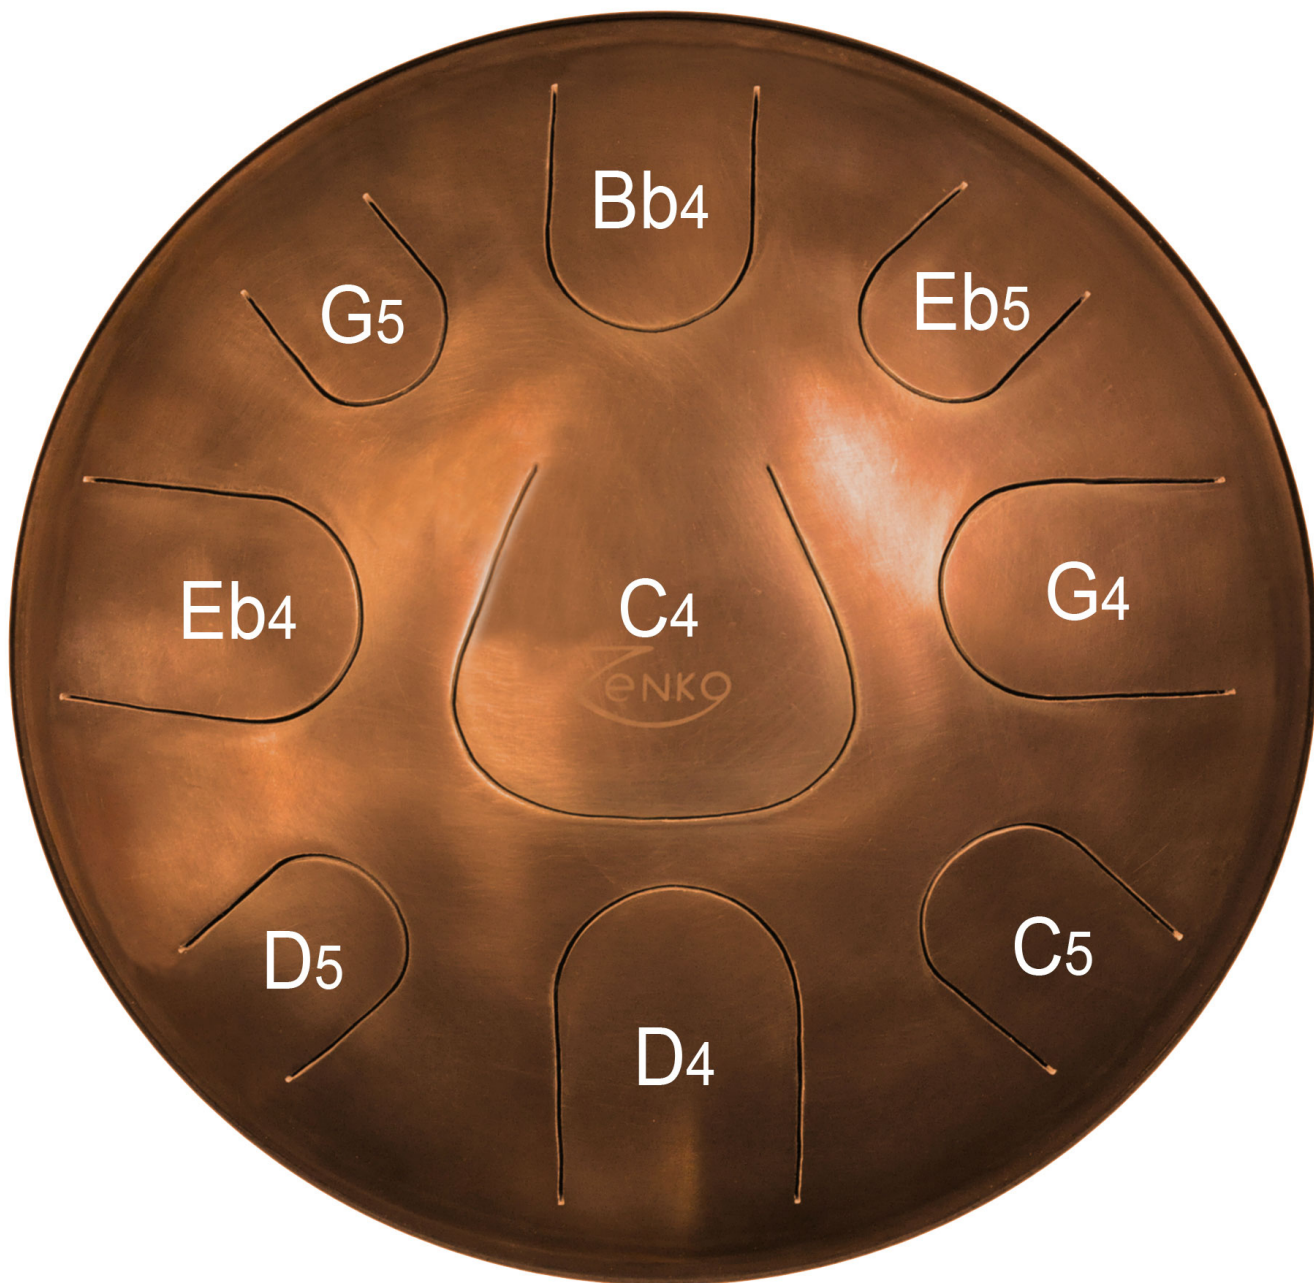

**Zenko Pygmy c-moll 7 SILVER**

---

---

## PYGMY SCALE

C4 / D4 / Eb4 / G4 / Bb4 / C5 / D5 / Eb5 / G5