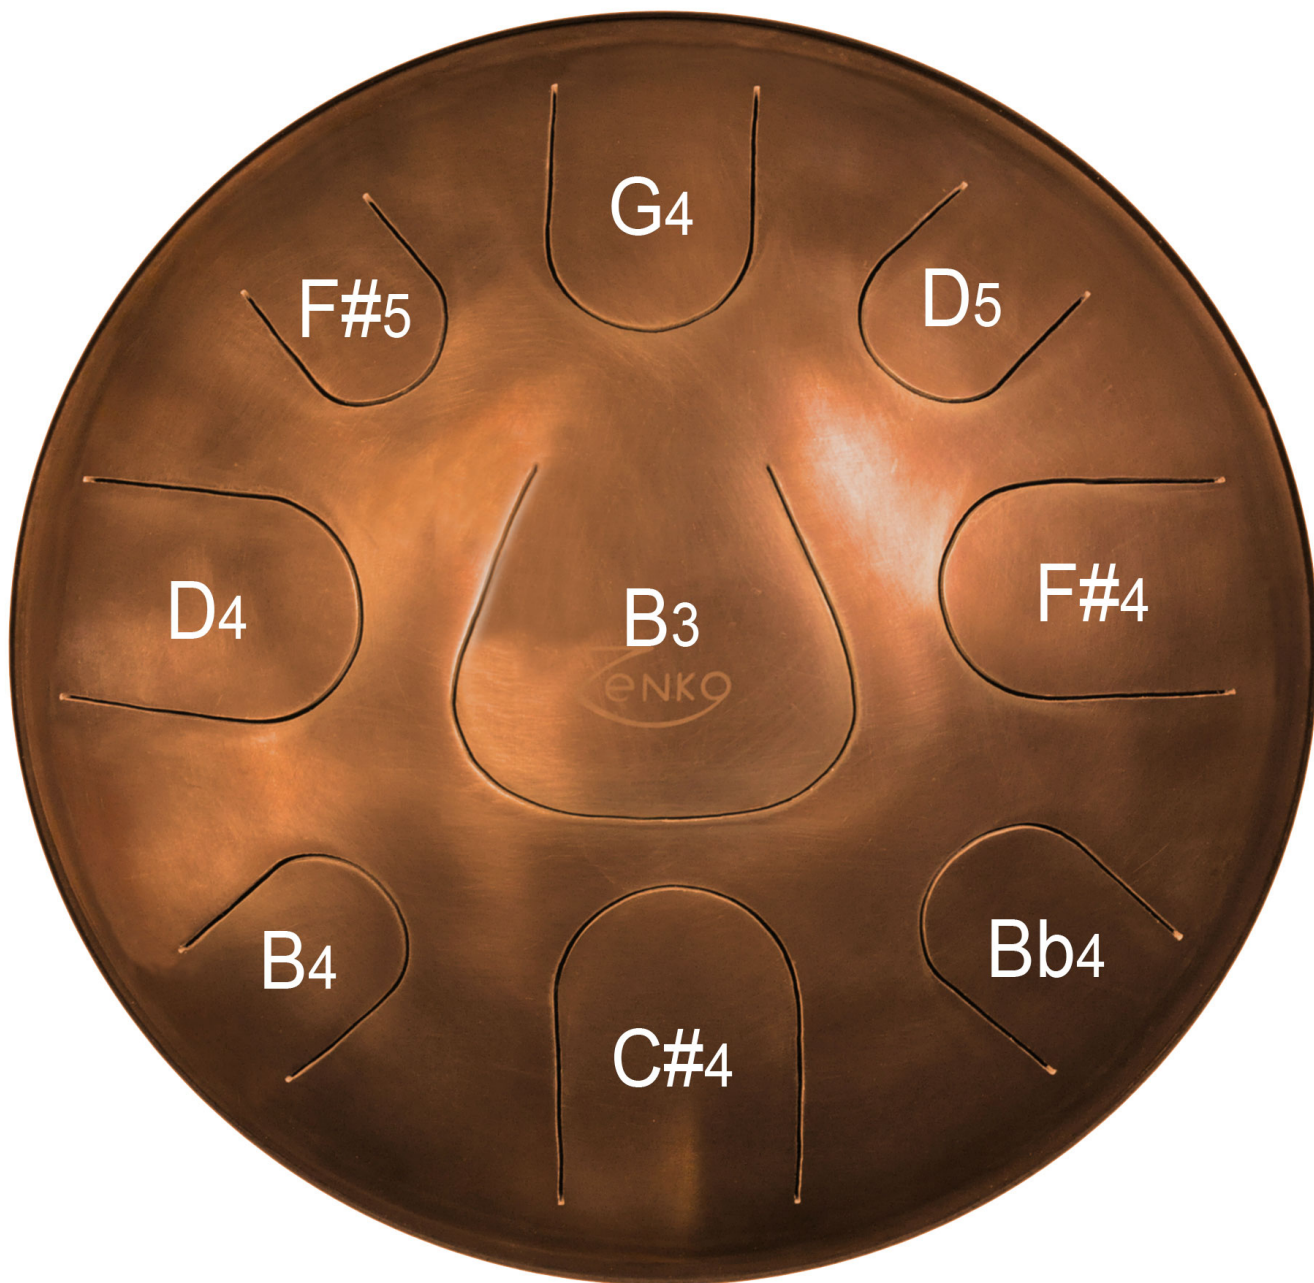

Zenko Solstice Open G SILVER

SOLSTICE SCALE

B3 / C#4 / D4 / F#4 / G4 / Bb4 / B4 / D5 / F#5